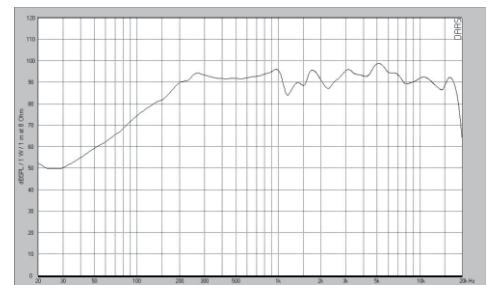

## ( EN54-24 , BS5839 Part 8 )

Unit: mm

### SPECIFICATIONS

Model No.	CS-601BS
Rated Power (rms)	6W
Speaker	6.5" Full Range, With Dual Cone
Power Rating( 100V )	6W - 3W - 1.5W
Impedance	1667Ω - 3333Ω - 6667Ω
S.P.L.( at 1W/1M )	94dB
Maximum Acoustic Pressure	101dB
Frequency Response(-10dB)	150 Hz ~ 20K Hz
Dispersion 1KHz / 4KHz	140°/ 70°
Ambient Temperature	-10°C ~ +55°C
Compliant Standard	EN54-24 , BS5839 Part 8
Dimension	274.4mm(Dia.)×86.5mm(H)
Material	Steel
Colour	White
Weight	1.45Kg
Power Selection Method	Plug ,Ceramic Terminal Block