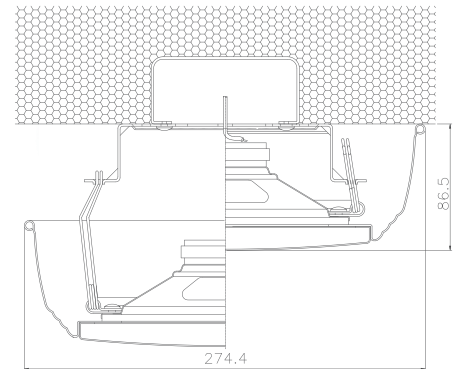

# SURFACE MOUNT CEILING SPEAKER

## ( EN54-24 , BS5839 Part 8 )

Unit: mm

### SPECIFICATIONS

Model No.	CS-601BS
Rated Power (rms)	6W
Speaker	6.5" Full Range, With Dual Cone
Power Rating( 100V )	6W - 3W - 1.5W
Impedance	1667Ω - 3333Ω - 6667Ω
S.P.L.( at 1W/1M )	94dB
Maximum Acoustic Pressure	101dB
Frequency Response(-10dB)	150 Hz ~ 20K Hz
Dispersion 1KHz / 4KHz	140°/ 70°
Ambient Temperature	-10°C ~ +55°C
Compliant Standard	EN54-24 , BS5839 Part 8
Dimension	274.4mm(Dia.)×86.5mm(H)
Material	Steel
Colour	White
Weight	1.45Kg
Power Selection Method	Plug ,Ceramic Terminal Block